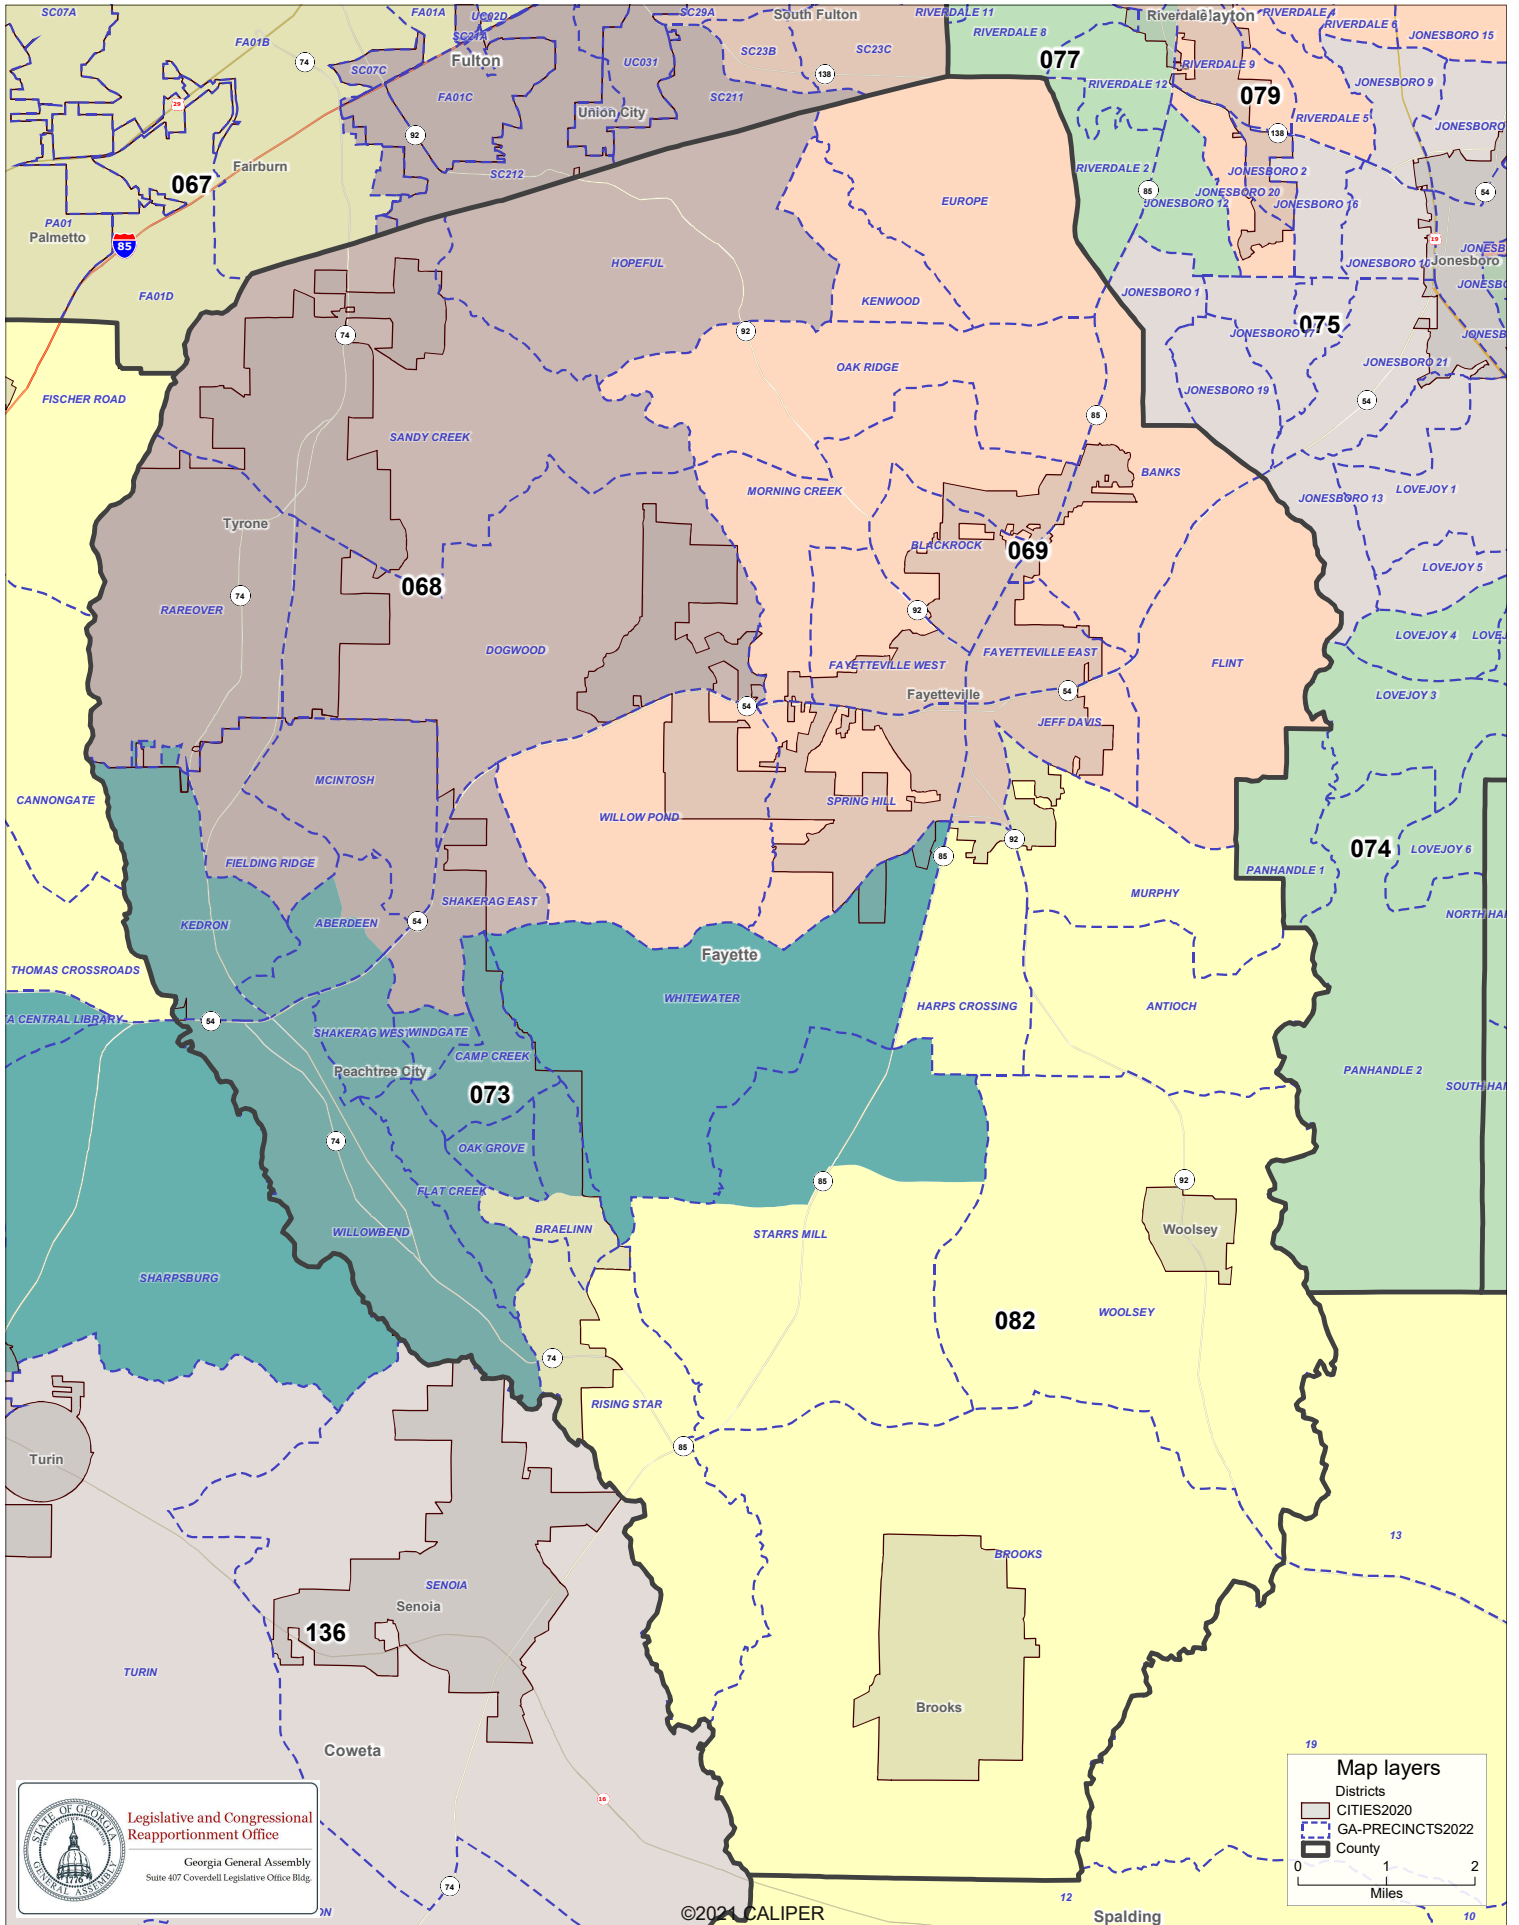

# Georgia House Districts- Fayette County

Client: State  
Plan: House-2023  
Type: House

**Map layers**

- Districts
- CITIES2020
- GA-PRECINCTS2022
- County

0 1 2 Miles